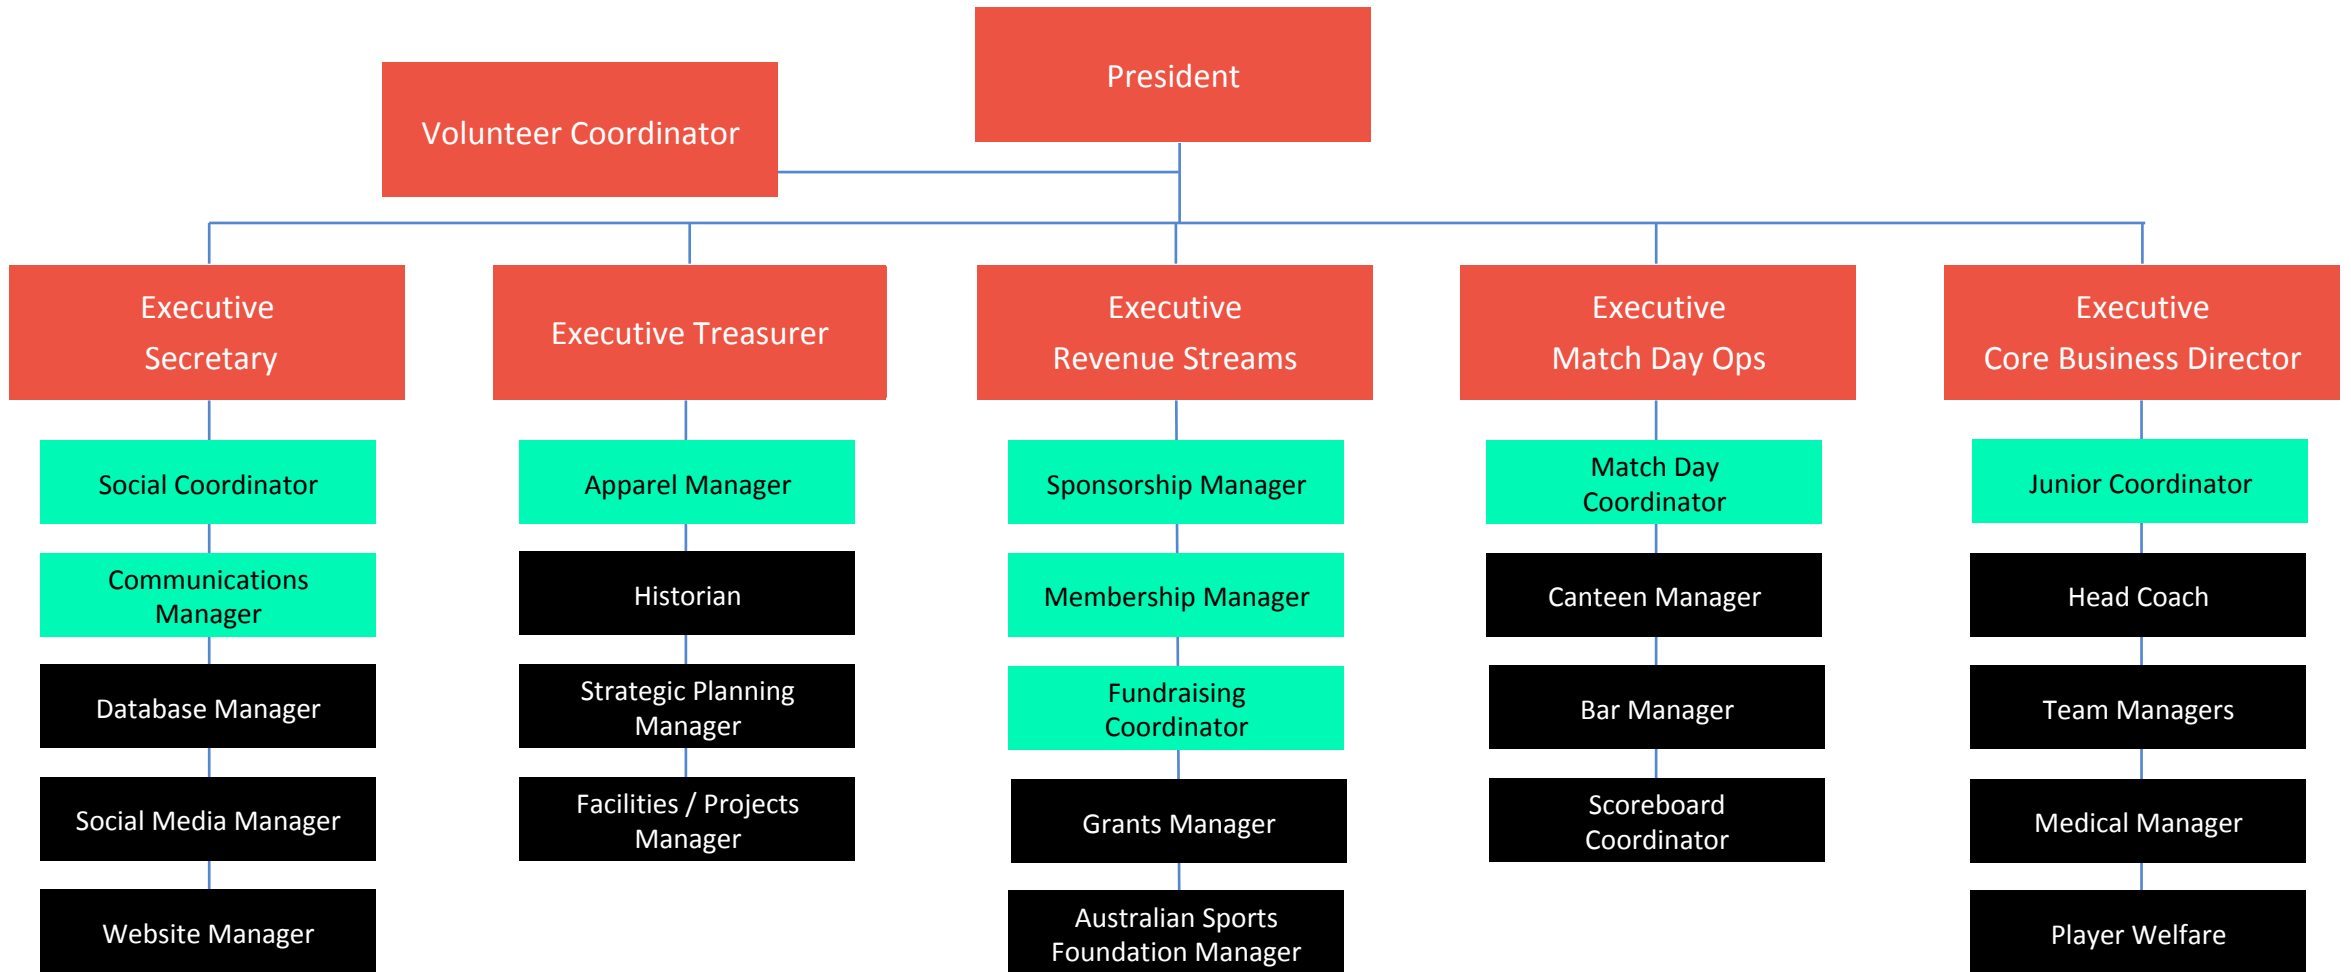

MEDIUM SIZED CLUB DRAFT SUGGESTED STRUCTURE

Replace titles and roles as your club sees fit. 3 tiered structure is the key to sharing the load.